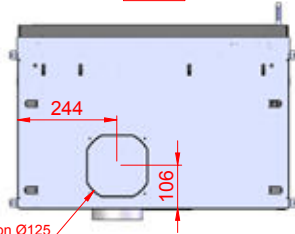

BOTTOM

Other possible air inlet connection Ø125